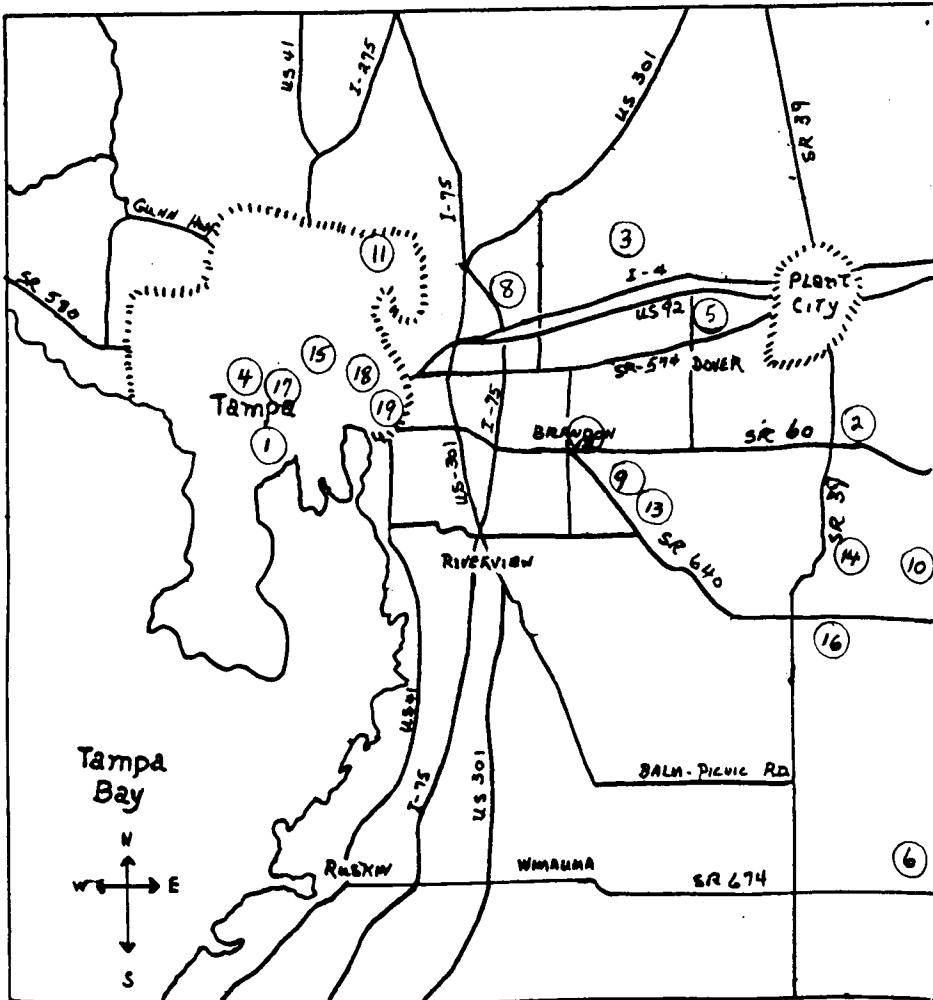

HILLSBOROUGH COUNTY, FLORIDA

Location numbers correspond with next page.

INDEX OF CEMETERIES

Map Nbr.		Page Nbr.
	Alafia Cemetery -- see Hurrah Cemetery in later volume	
1.	American Legion Cemetery	1
2.	Antioch Cemetery at Bealsville	26
3.	Antioch Cemetery at Thonotosassa	31
4.	Beth Israel Cemetery	51
5.	Bethlehem Cemetery at Dover	58
6.	Bethlehem Memorial Cemetery at Ft. Lonesome	84
7.	Beulah Cemetery (Polk County).	103
8.	Blizzard Family Cemetery	115
9.	Bloomington Cemetery	116
10.	Blue Family Cemetery	136
11.	Branch Family Cemetery	137
12.	Brandon Family Cemetery	138
13.	Carney Gravesite	140
14.	Cedar Grove Cemetery	141
15.	Cementerio Espanol (old)	151
16.	Central Cemetery	186
17.	Centro Asturiano Cemetery (old)	188
18.	Centro Asturiano Memorial Park Cemetery (new)	202
19.	Centro Espanol Memorial Park Cemetery (new)	279